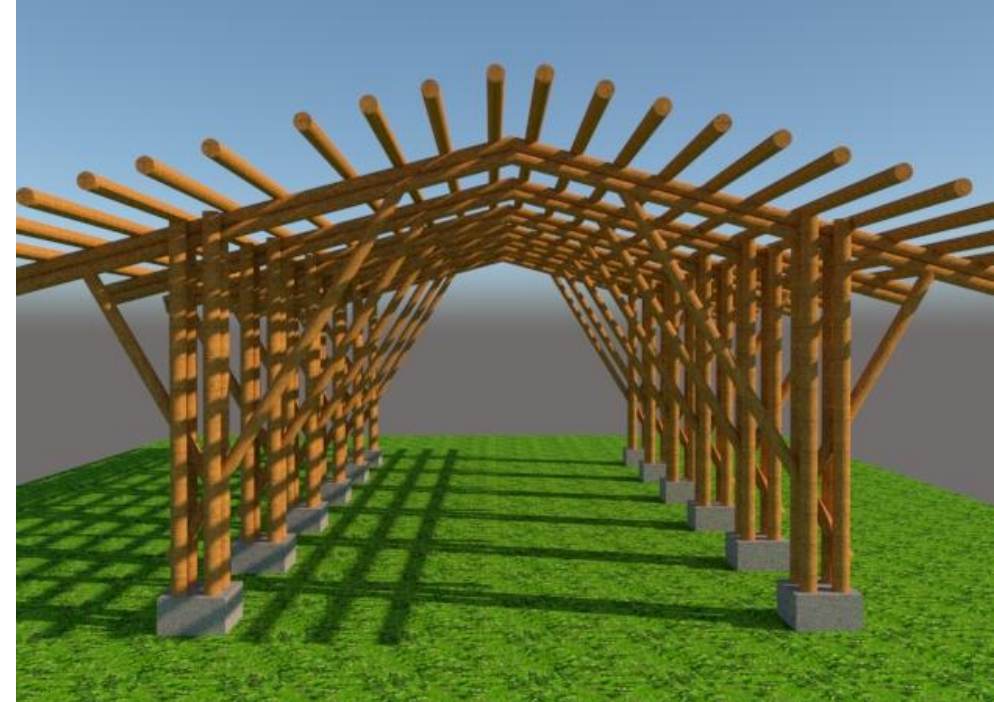

GUADUA
Y BAMBÚ
Colombia

 +573125395738

GUADUA
Y **BAMBÚ**
Colombia

+573125395738

The logo is circular and features a man wearing a white shirt and a straw hat, standing in a bamboo field. The text 'GUADUA Y BAMBÚ' is written in a bold, green, sans-serif font, with 'Colombia' in a smaller, cursive font below it. The phone number '+573125395738' is displayed in a white box at the bottom of the logo, accompanied by a green WhatsApp icon.