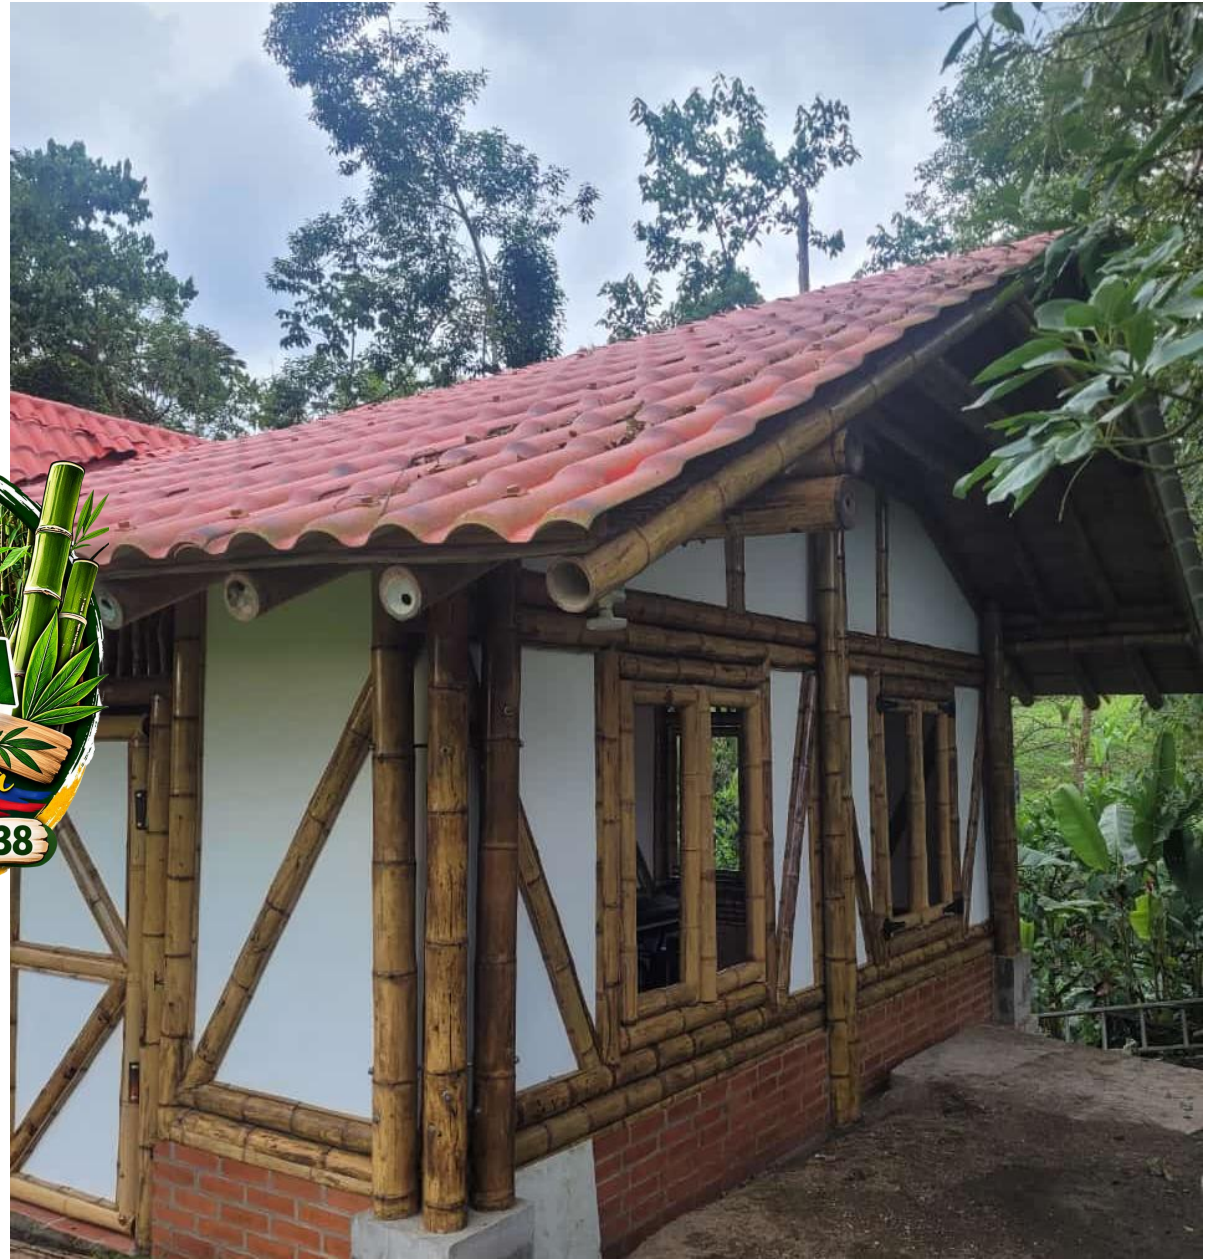

GUADUA
Y BAMBÚ
Colombia

 +573125395738

GUADUA
Y **BAMBÚ**
Colombia

+573125395738

The logo is circular and features a man wearing a white shirt and a straw hat, standing in a bamboo field. The text 'GUADUA Y BAMBÚ' is written in a bold, green, sans-serif font, with 'Colombia' in a smaller, cursive font below it. The phone number '+573125395738' is displayed in a white box at the bottom of the logo, accompanied by a green WhatsApp icon.